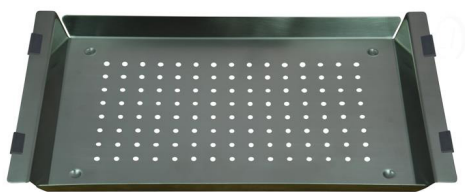

PKST $97
435*250*30mm
Sink Tray