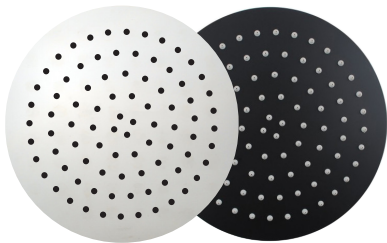

## Brass Shower Head 200mm

CH0134.SH  
Chrome \$102

OX0134.SH  
Black \$125

Super-slim Rainfall Shower Head 200mm 250mm

CH0119.SH  
Chrome \$62

OX0119.SH  
Matte Black \$105

CH0007.SH  
Chrome \$105

OX0007.SH  
Matte Black \$145

300mm

Rainfall ABS Shower Head 200mm

CH0008.SH  
Chrome \$105

OX0008.SH  
Matte Black \$141

CH0102.SH  
Chrome \$33

OX0102.SH  
Matte Black \$47

Brass Shower Head 200mm

BKR200B  
Chrome \$125