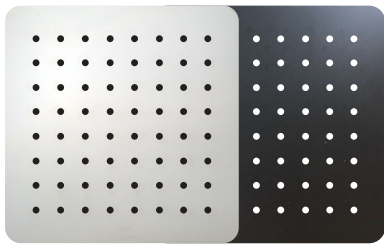

## Super-slim Rainfall Shower Head 200mm

CH0100.SH  
Chrome \$71

OX0100.SH  
Matte Black \$82

RG0100.SH  
Rose Gold \$128