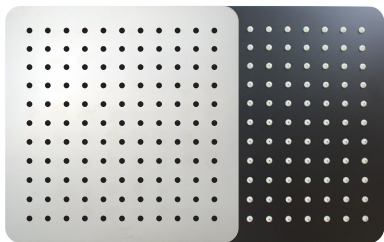

## Super-slim Rainfall Shower Head 200mm

CH0100.SH  
Chrome \$71

OX0100.SH  
Matte Black \$82

RG0100.SH  
Rose Gold \$128

## Super-slim Rainfall Shower Head 250mm

CH0002.SH  
Chrome \$86

OX0002.SH  
Matte Black \$126

BU0002.SH  
Brushed Nickel \$156