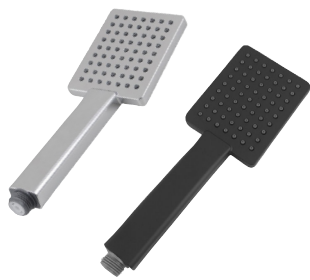

Square Handheld Shower

CH-S2.HHS
Chrome $20

OX-S2.HHS
Black $25