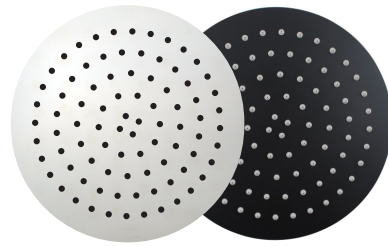

## Brass Shower Head 200mm

CH0134.SH  
Chrome \$102

OX0134.SH  
Black \$125

Super-slim Rainfall Shower Head 200mm 250mm

CH0119.SH  
Chrome \$62

OX0119.SH  
Matte Black \$105

CH0007.SH  
Chrome \$105

OX0007.SH  
Matte Black \$145