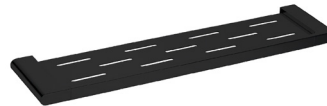

SMS
Chrome $99