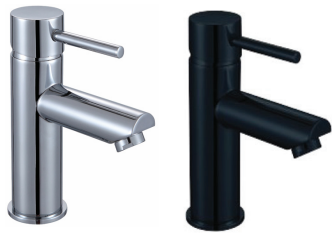

Basin Mixer

BM-01/CH0123.BM
Chrome $109

BBM-01/OX0123.BM
Matte Black $120