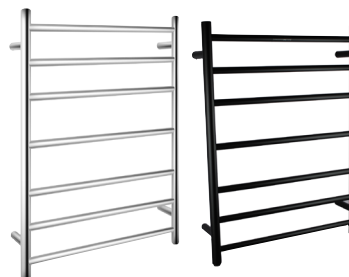

CH06.R.HTR
Chrome $352

BU06.R.HTR
Brushed Nickel $479

OX06.R.HTR
Black $385

CH07.R.HTR
Chrome $375

OX07.R.HTR
Black $429

8 Bars

9 Bars