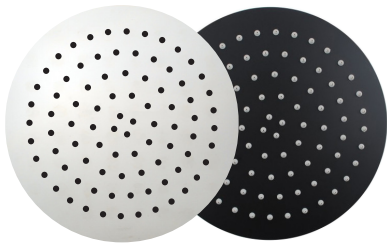

## Brass Shower Head 200mm

CH0134.SH  
Chrome \$102

OX0134.SH  
Black \$125

Super-slim Rainfall Shower Head 200mm 250mm

CH0119.SH  
Chrome \$62

OX0119.SH  
Matte Black \$105

CH0007.SH  
Chrome \$105

OX0007.SH  
Matte Black \$145

300mm

Rainfall ABS Shower Head 200mm

CH0008.SH  
Chrome \$105

OX0008.SH  
Matte Black \$141

CH0102.SH  
Chrome \$33

OX0102.SH  
Matte Black \$47

Brass Shower Head 200mm

BKR200B  
Chrome \$125