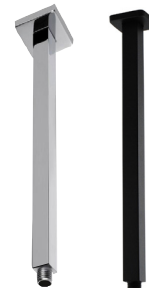

CH0117.SA
Chrome $55

CH0117.SA
Matte Black $73

600mm

600mm